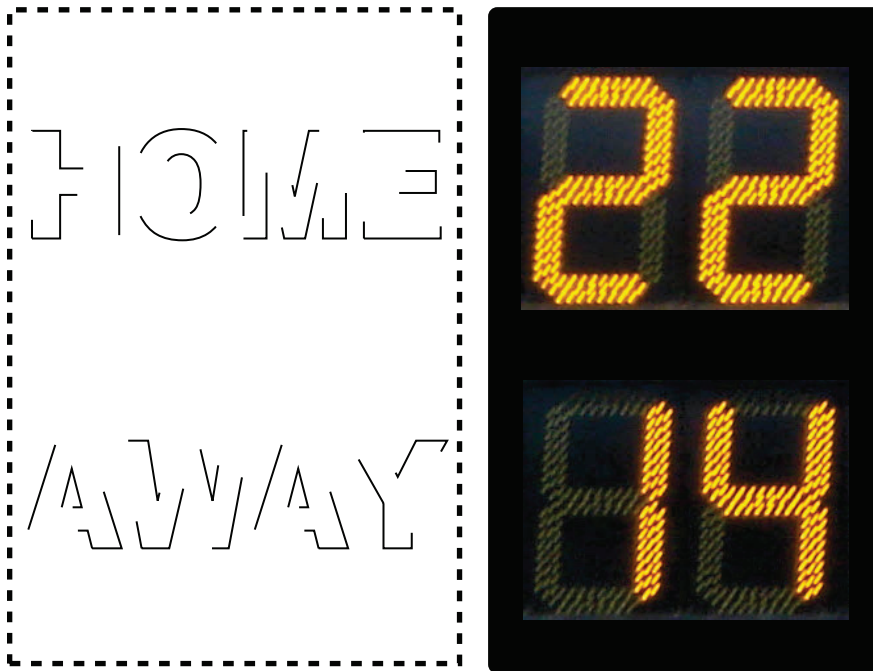

RUGBY & HOCKEY SCOREBOARDS

Model ES4RH12

- Entry level scoreboard.
- 4 x 12" high brightness amber LED digits visible to 180m.
- Housed in weatherproof enclosure - approx 875mm x 665mm.
- Polycarbonate ball-proof and vandal-resistant front panel.
- Home/Away scores to 99.
- 230V AC mains powered.
- Radio remote control up to 250m using minigrip handset.